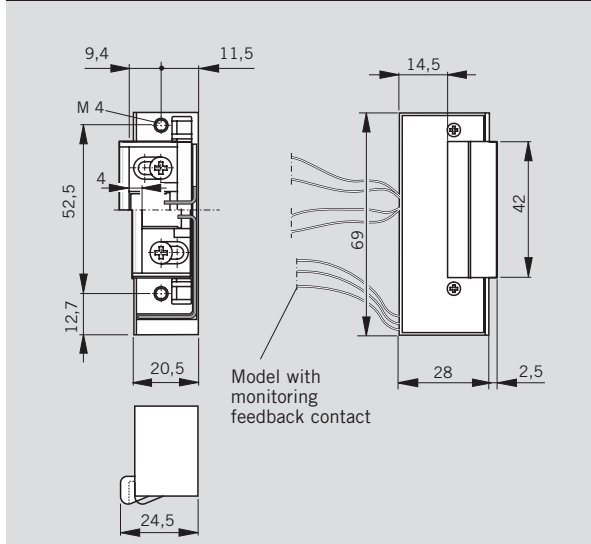

Series 447

Specification text

DORMA 447 safety electric strike for installation in any position on fire and smoke check doors, with adjustable latch, for over-rebated and flush-closing meeting stiles, non-handed.

- Fail-secure**
- 6–12 V AC/DC
 - 12 V AC
 - 12 V DC
 - 24 V DC
- With status monitoring feedback

For detailed information see DORMA Electric Strikes brochure

Series 442

Specification text

DORMA 442 safety electric strike for installation in any position on fire and smoke check doors, with adjustable latch, for over-rebated and flush-closing meeting stiles, non-handed.

- Fail-secure**
- 6–24 V AC/DC
 - 12–48 V AC/DC
 - 24–48 V AC/DC
- With status monitoring feedback

For detailed information see DORMA Electric Strikes brochure

Series 117RS

Specification text

DORMA 117 RS safety electric strike for installation on fire and smoke check doors, with adjustable latch, for over-rebated and flush-closing meeting stiles, non-handed.

- Fail-secure**
- 6–12 V AC/DC
 - 12 V AC
 - 12 V DC
 - 24 V DC
- With status monitoring feedback

For detailed information see DORMA Electric Strikes brochure