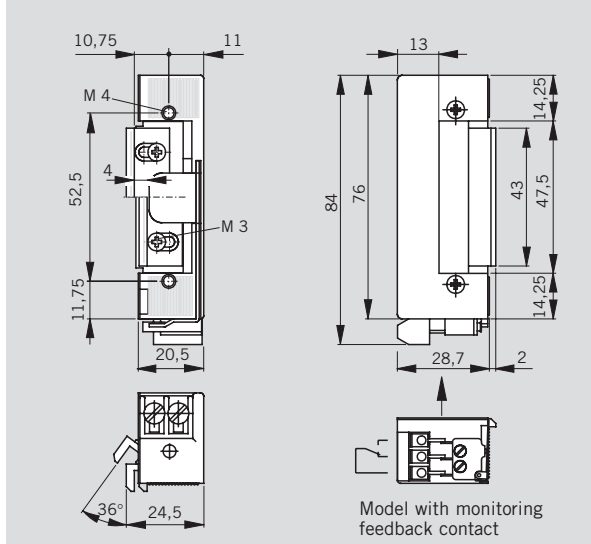

Series 447

Specification text

DORMA 447 safety electric strike for installation in any position on fire and smoke check doors, with adjustable latch, for over-rebated and flush-closing meeting stiles, non-handed.

- Fail-secure**
- 6–12 V AC/DC
 - 12 V AC
 - 12 V DC
 - 24 V DC
- With status monitoring feedback

For detailed information see DORMA Electric Strikes brochure

Series 442

Specification text

DORMA 442 safety electric strike for installation in any position on fire and smoke check doors, with adjustable latch, for over-rebated and flush-closing meeting stiles, non-handed.

- Fail-secure**
- 6–24 V AC/DC
 - 12–48 V AC/DC
 - 24–48 V AC/DC
- With status monitoring feedback

For detailed information see DORMA Electric Strikes brochure

Series 117RS

Specification text

DORMA 117 RS safety electric strike for installation on fire and smoke check doors, with adjustable latch, for over-rebated and flush-closing meeting stiles, non-handed.