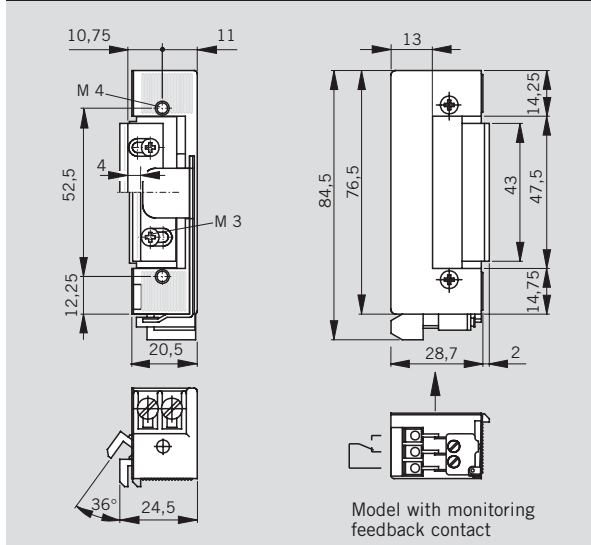

Series 447

Specification text

DORMA 447 safety electric strike for installation in any position on fire and smoke check doors, with adjustable latch, for over-rebated and flush-closing meeting stiles, non-handed.

- Fail-secure**
- 6–12 V AC/DC
 - 12 V AC
 - 12 V DC
 - 24 V DC
- With status monitoring feedback

For detailed information see DORMA Electric Strikes brochure

Series 442

Specification text

DORMA 442 safety electric strike for installation in any position on fire and smoke check doors, with adjustable latch, for over-rebated and flush-closing meeting stiles, non-handed.

- Fail-secure**
- 6–24 V AC/DC
 - 12–48 V AC/DC
 - 24–48 V AC/DC
- With status monitoring feedback

For detailed information see DORMA Electric Strikes brochure

Series 117RS

Specification text

DORMA 117 RS safety electric strike for installation on fire and smoke check doors, with adjustable latch, for over-rebated and flush-closing meeting stiles, non-handed.